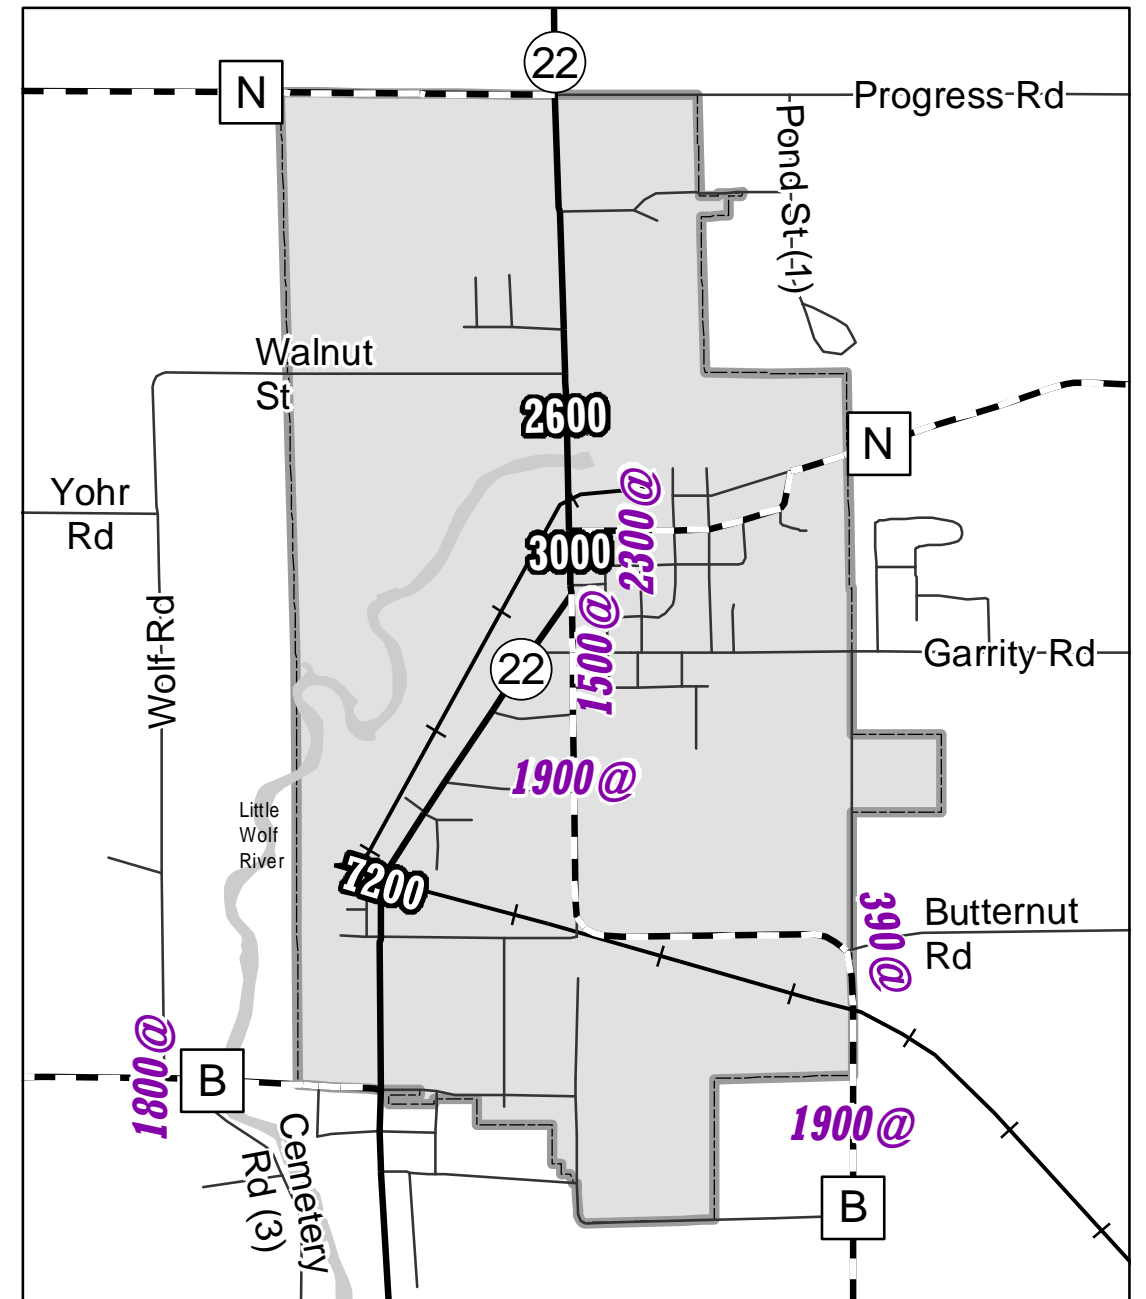

OGDENSBURG

MANAWA

FREMONT

2006

INSETS 2 of 2

WAUPACA County

Annual Average Daily Traffic

9999 - AADT - 2006

9999# - AADT - 2005

9999^ - AADT - 2002

9999* - AADT - 2004

9999~ - AADT - 2001

9999@ - AADT - 2003

9999x - AADT - 2000 or older

Character following AADT on map designates year