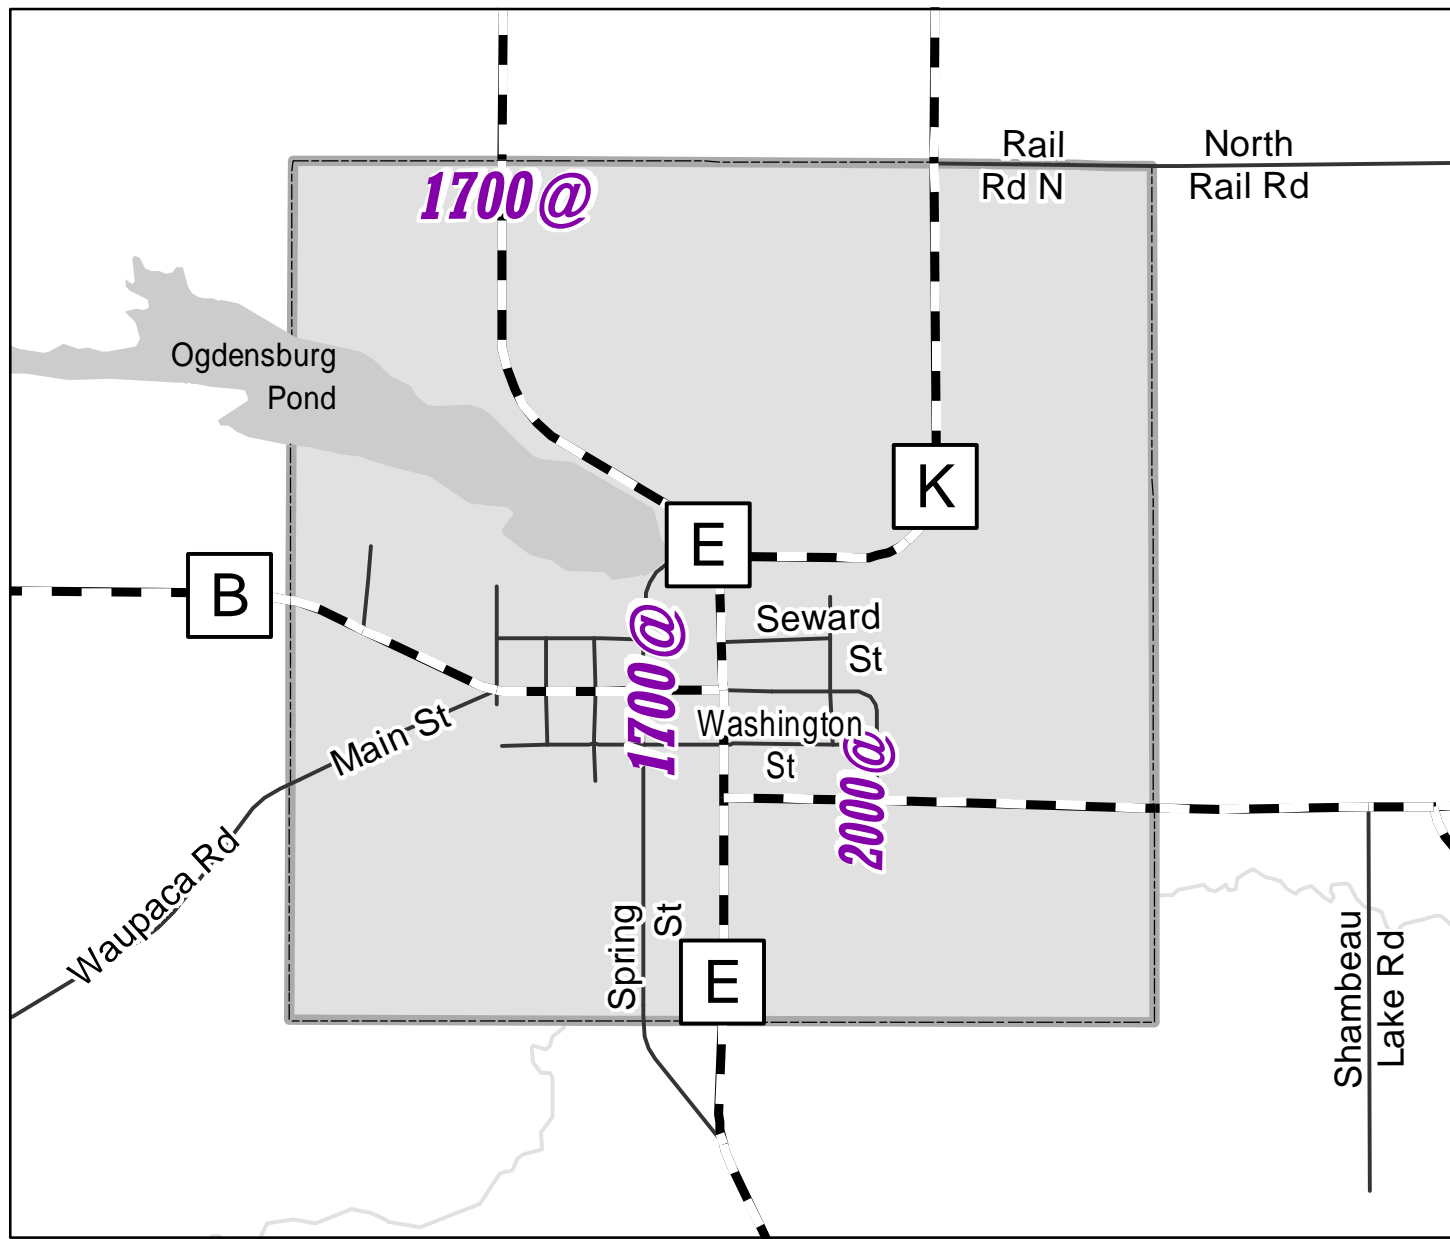

OGDENSBURG

MANAWA

FREMONT

2006

INSETS 2 of 2

WAUPACA County

Annual Average Daily Traffic

9999 - AADT - 2006

9999# - AADT - 2005

9999^ - AADT - 2002

9999* - AADT - 2004

9999~ - AADT - 2001

9999@ - AADT - 2003

9999x - AADT - 2000 or older

Character following AADT on map designates year