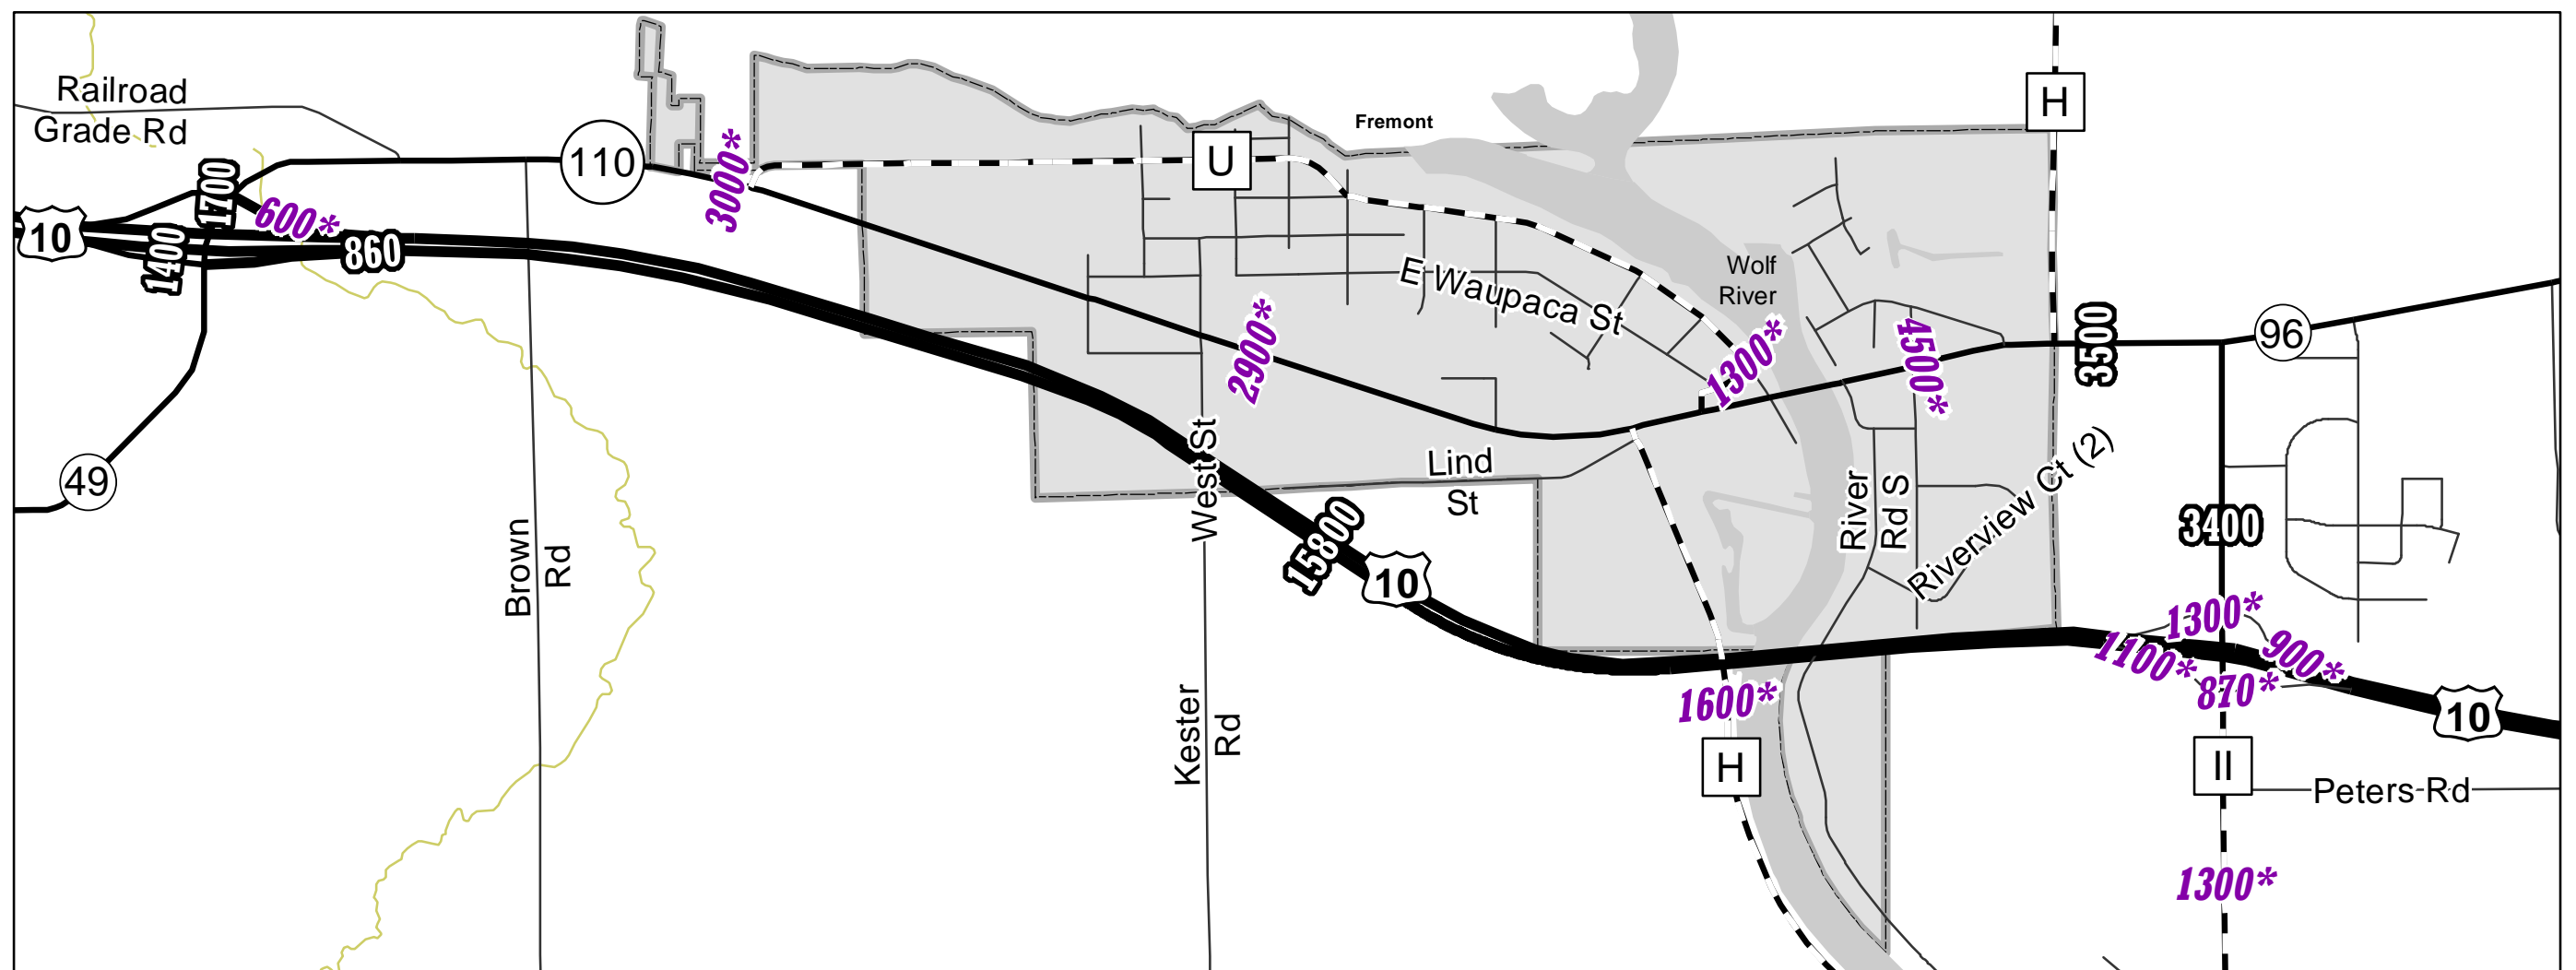

OGDENSBURG

MANAWA

FREMONT

2006

INSETS 2 of 2

WAUPACA County

Annual Average Daily Traffic

9999 - AADT - 2006

9999# - AADT - 2005

9999^ - AADT - 2002

9999* - AADT - 2004

9999~ - AADT - 2001

9999@ - AADT - 2003

9999x - AADT - 2000 or older

Character following AADT on map designates year