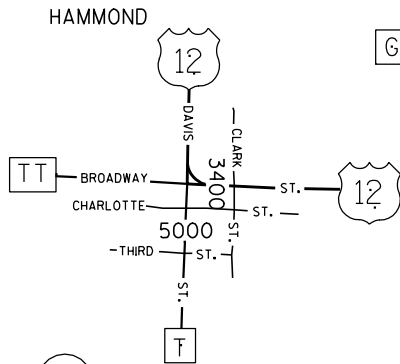

N

2004  
 INSETS  
 ST. CROIX CO.  
 ANNUAL AVERAGE DAILY TRAFFIC