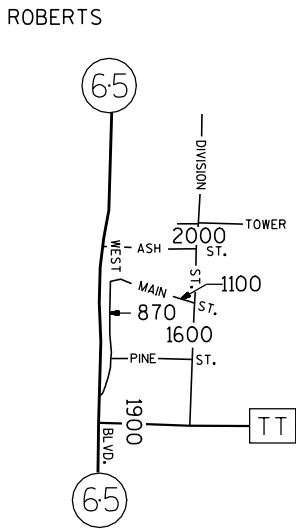

N

2004  
 INSETS  
 ST. CROIX CO.  
 ANNUAL AVERAGE DAILY TRAFFIC