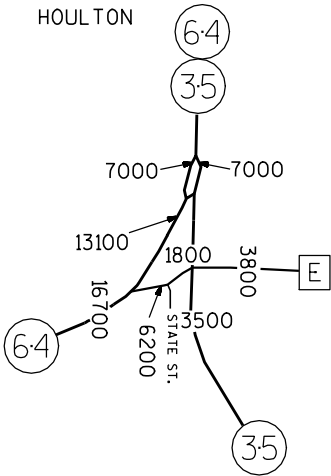

N

2004  
 INSETS  
 ST. CROIX CO.  
 ANNUAL AVERAGE DAILY TRAFFIC