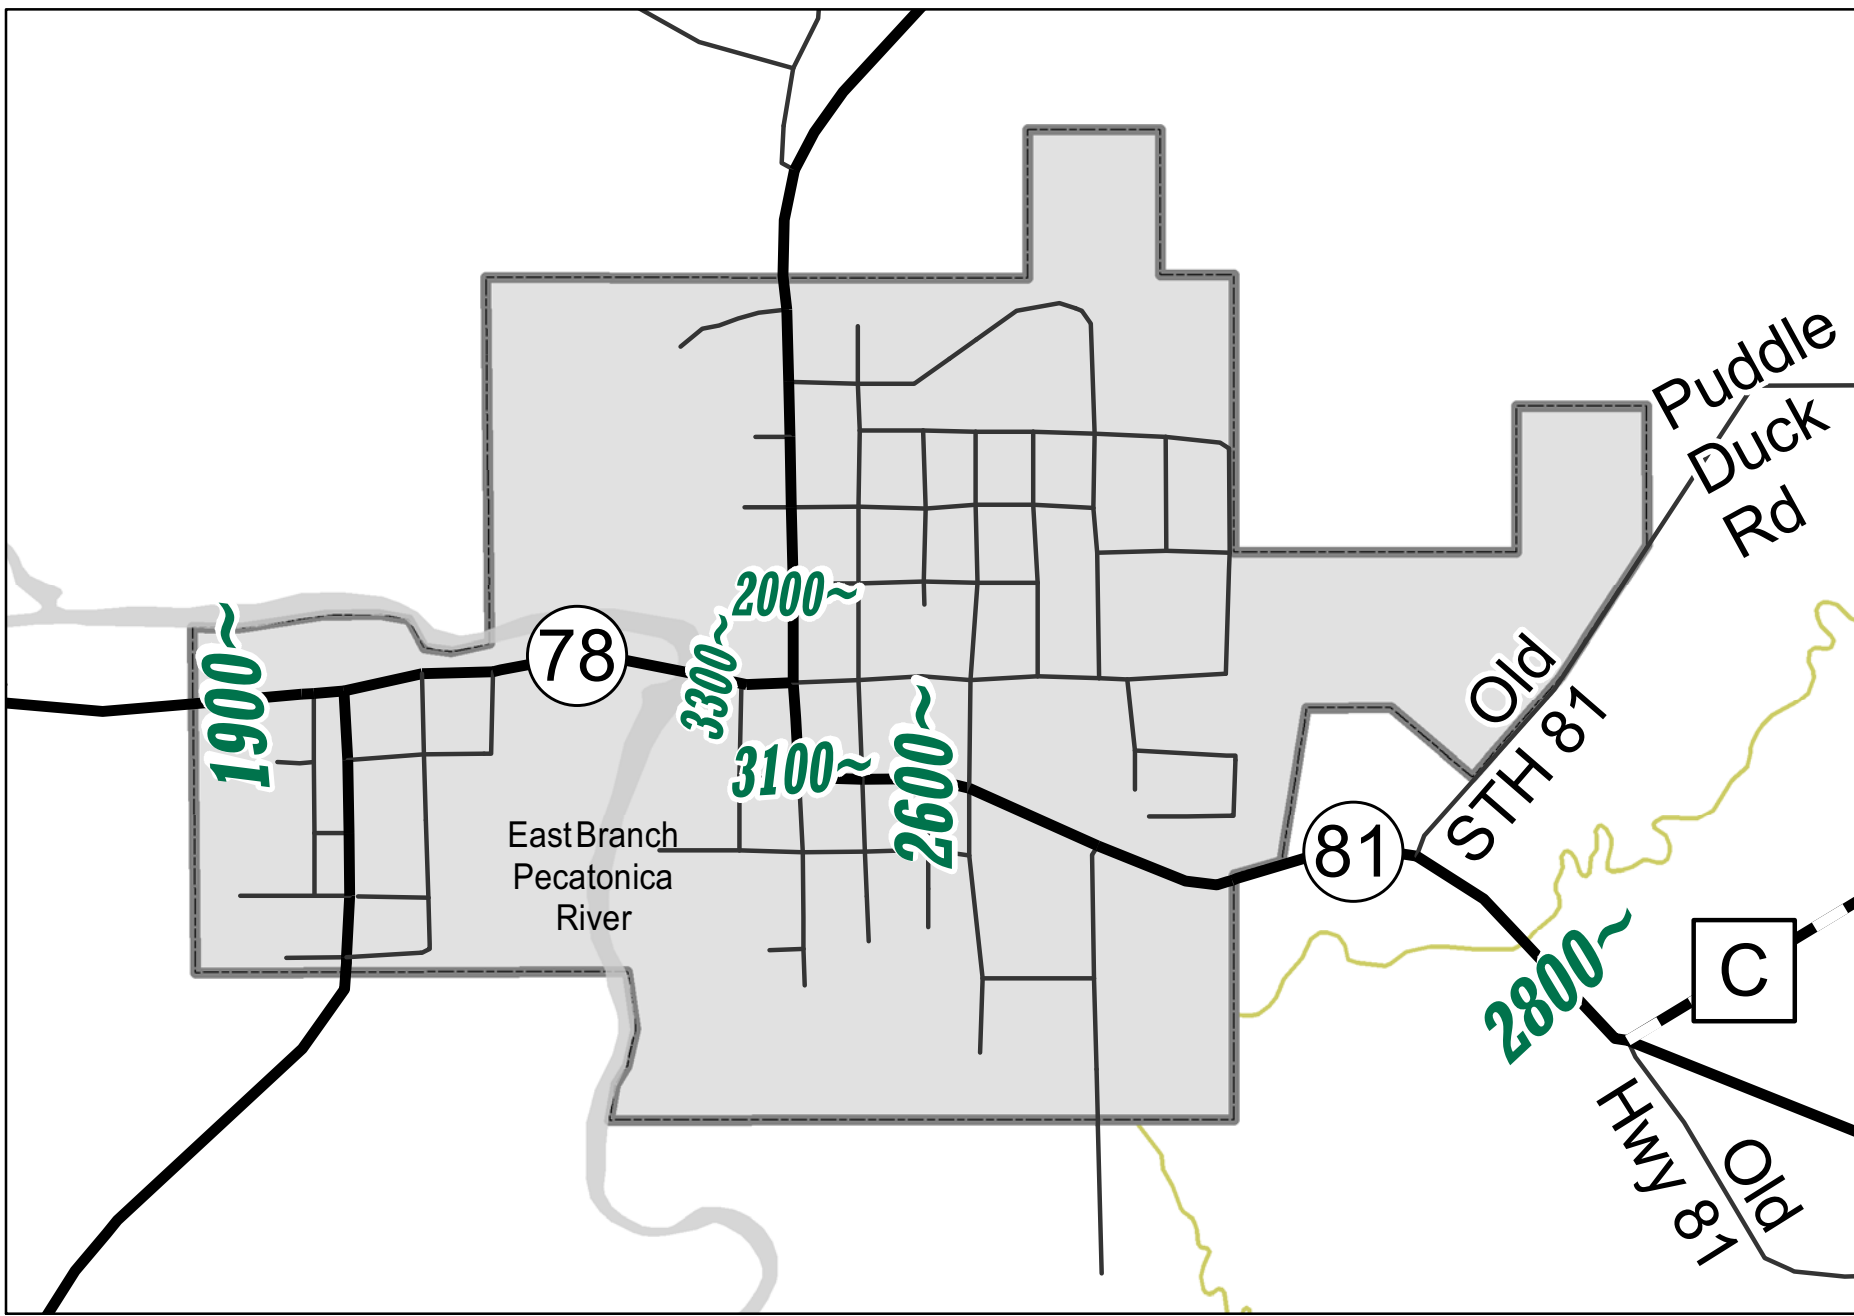

ARGYLE

BLANCHARDVILLE

BELMONT

BENTON

9999 - AADT - 2007

- 9999# - AADT - 2006
- 9999^ - AADT - 2003
- 9999\* - AADT - 2005
- 9999~ - AADT - 2002
- 9999@ - AADT - 2004
- 9999x - AADT - 2001 or older
- Character following AADT on map designates year
- AADT for RAMPS lie parallel to road
- AADT for Roads lie perpendicular to road

Legend

- IH
- USH
- STH
- - - CTH
- Local Roads
- Railroads

2007

INSETS 1 of 2

LAFAYETTE County

Annual Average Daily Traffic