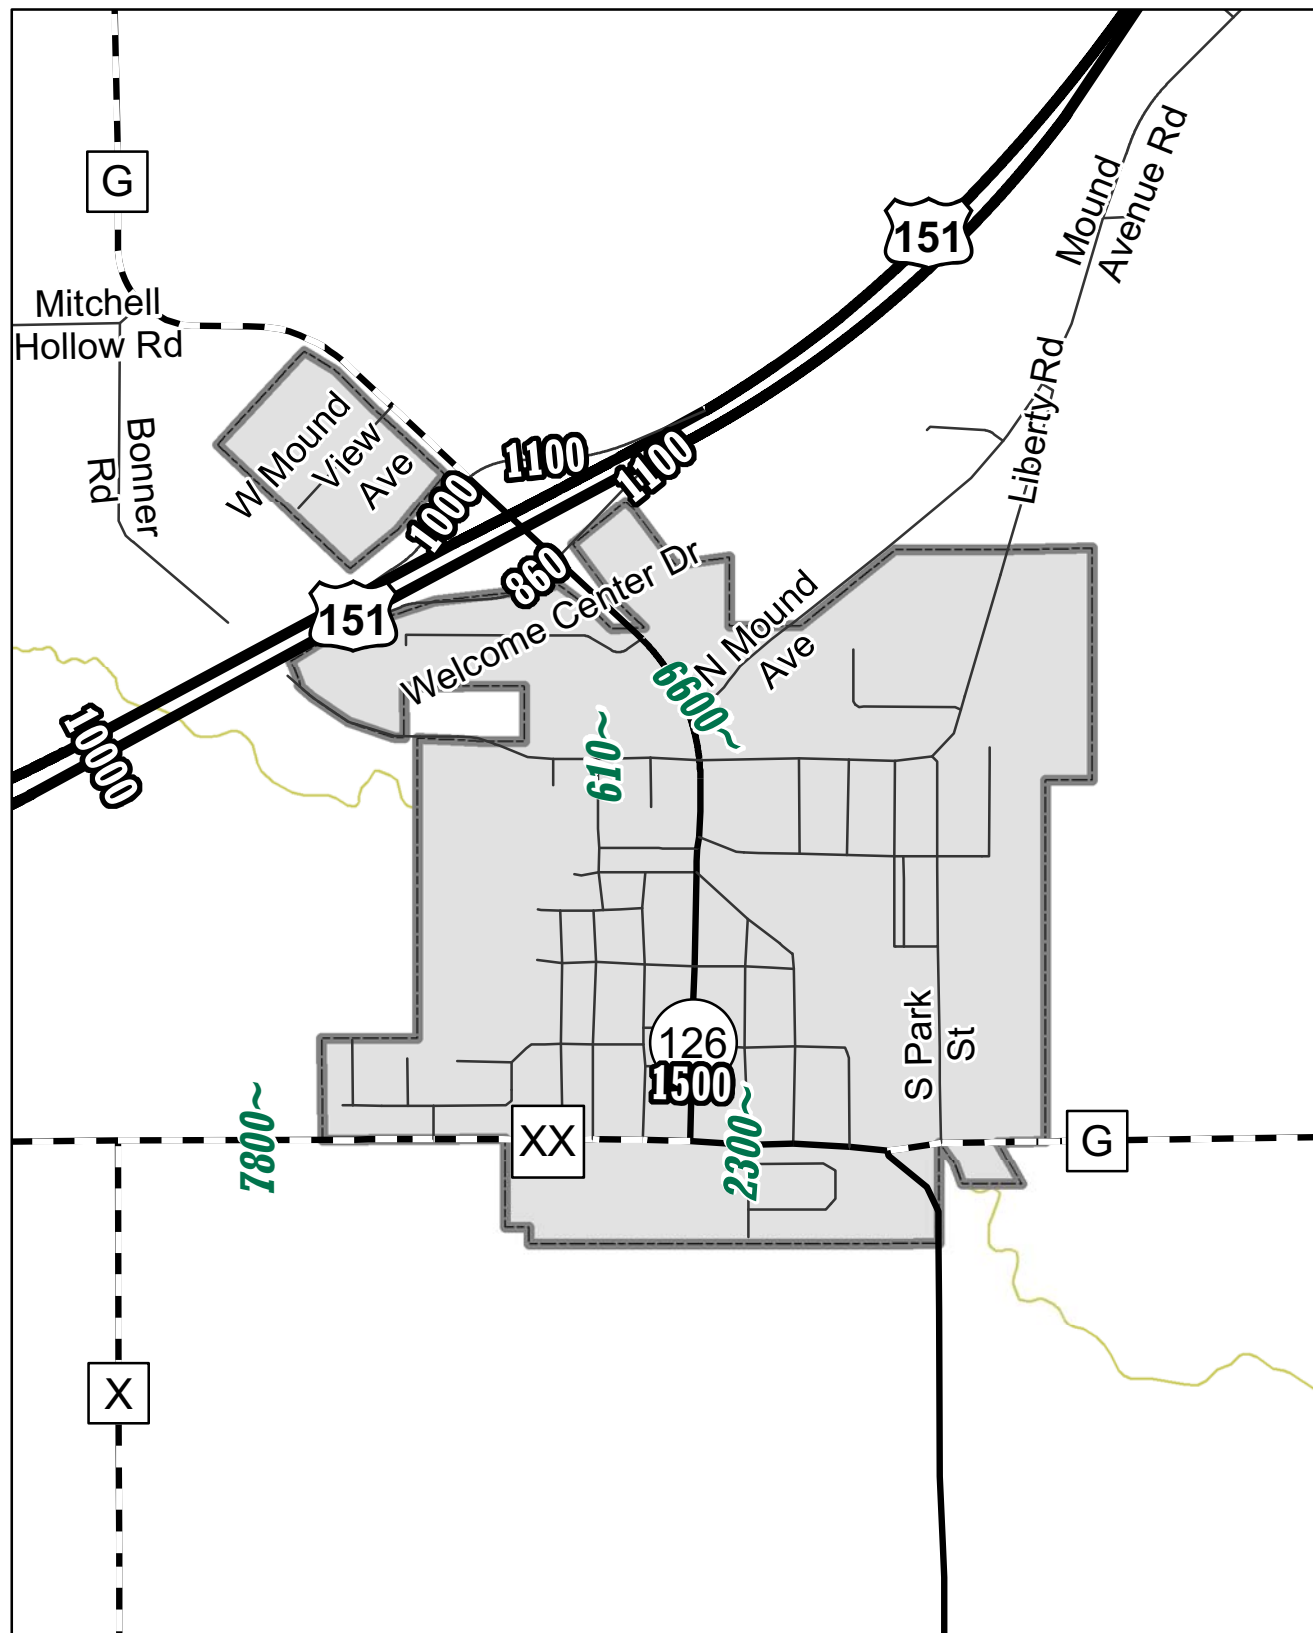

ARGYLE

BLANCHARDVILLE

BELMONT

BENTON

9999 - AADT - 2007

- 9999# - AADT - 2006
- 9999^ - AADT - 2003
- 9999\* - AADT - 2005
- 9999~ - AADT - 2002
- 9999@ - AADT - 2004
- 9999x - AADT - 2001 or older
- Character following AADT on map designates year
- AADT for RAMPS lie parallel to road
- AADT for Roads lie perpendicular to road

Legend

- IH
- USH
- STH
- - - CTH
- Local Roads
- Railroads

2007

INSETS 1 of 2

LAFAYETTE County

Annual Average Daily Traffic