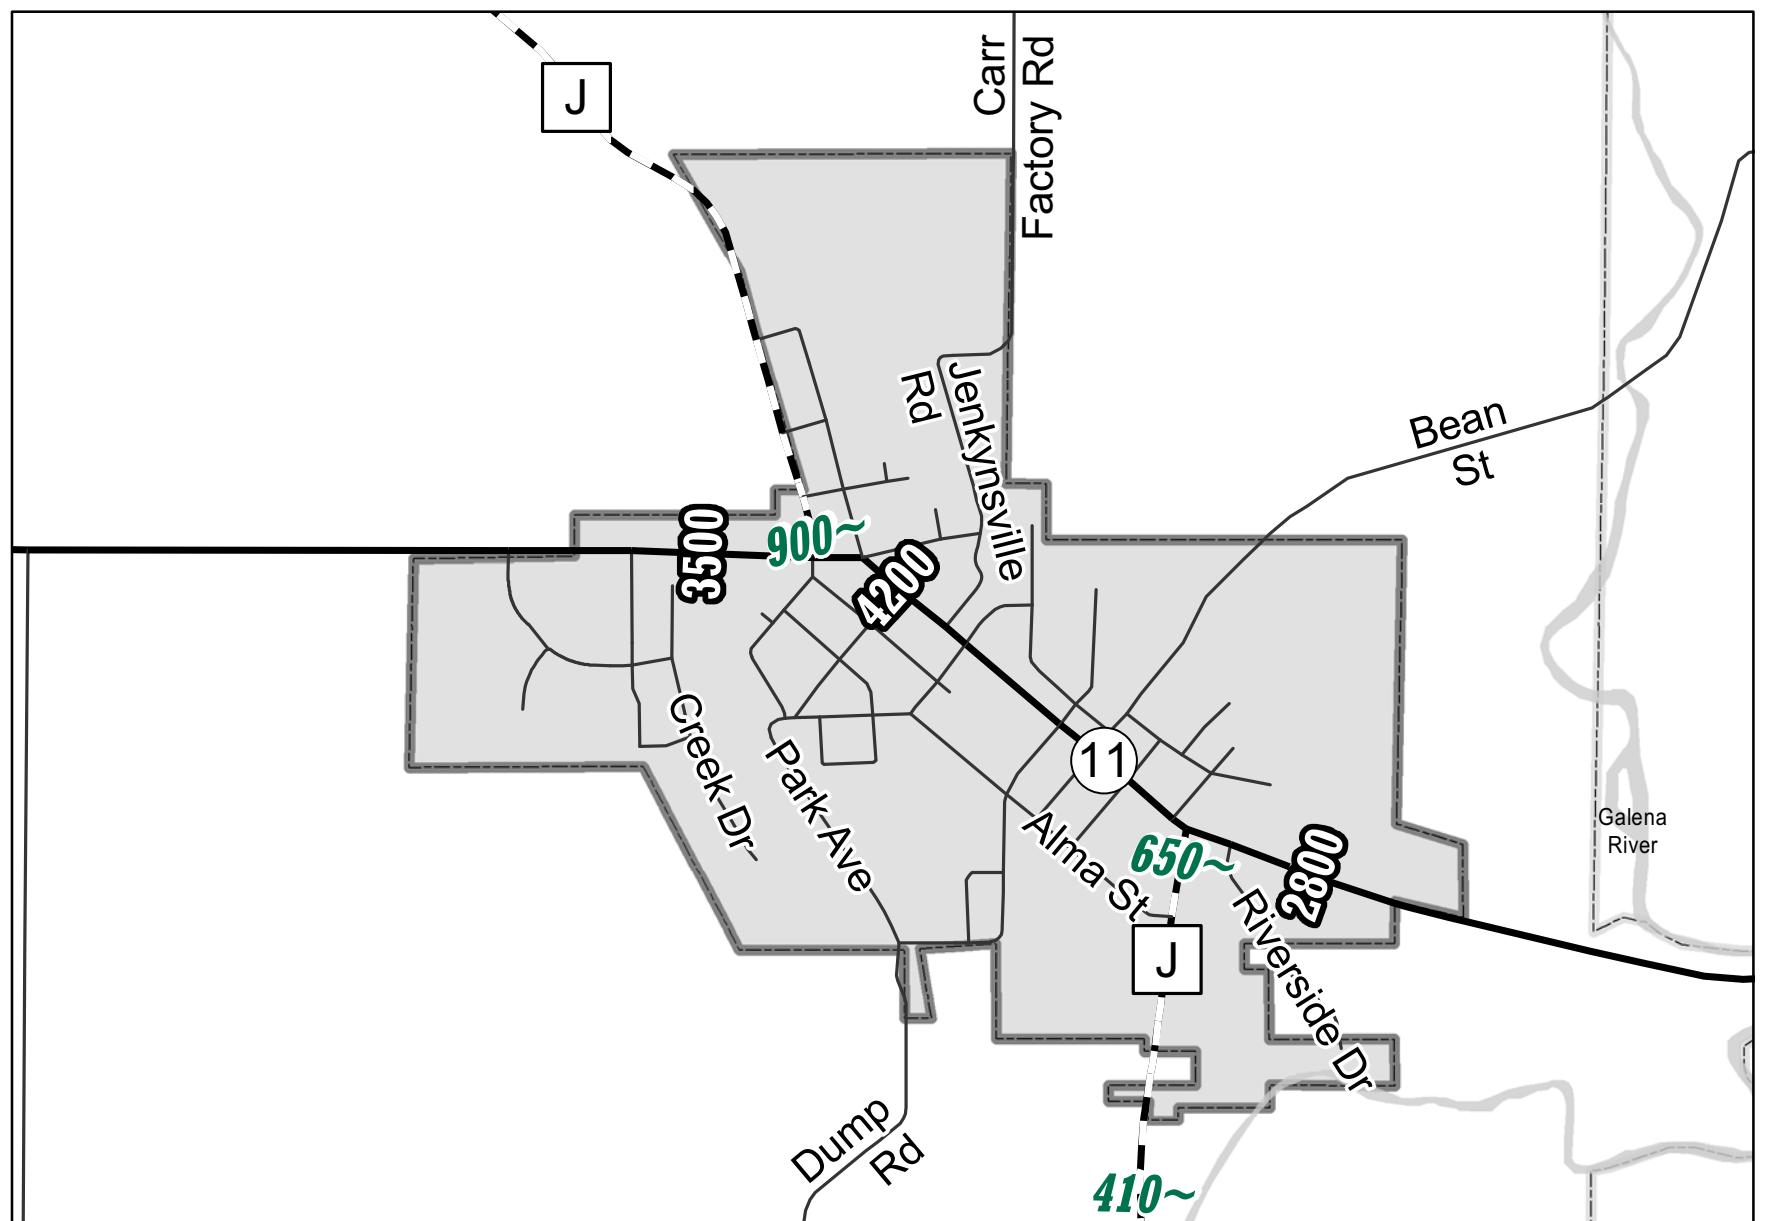

ARGYLE

BLANCHARDVILLE

BELMONT

BENTON

9999 - AADT - 2007

- 9999# - AADT - 2006
- 9999^ - AADT - 2003
- 9999\* - AADT - 2005
- 9999~ - AADT - 2002
- 9999@ - AADT - 2004
- 9999x - AADT - 2001 or older
- Character following AADT on map designates year
- AADT for RAMPS lie parallel to road
- AADT for Roads lie perpendicular to road

Legend

- IH
- USH
- STH
- - - CTH
- Local Roads
- Railroads

2007

INSETS 1 of 2

LAFAYETTE County

Annual Average Daily Traffic