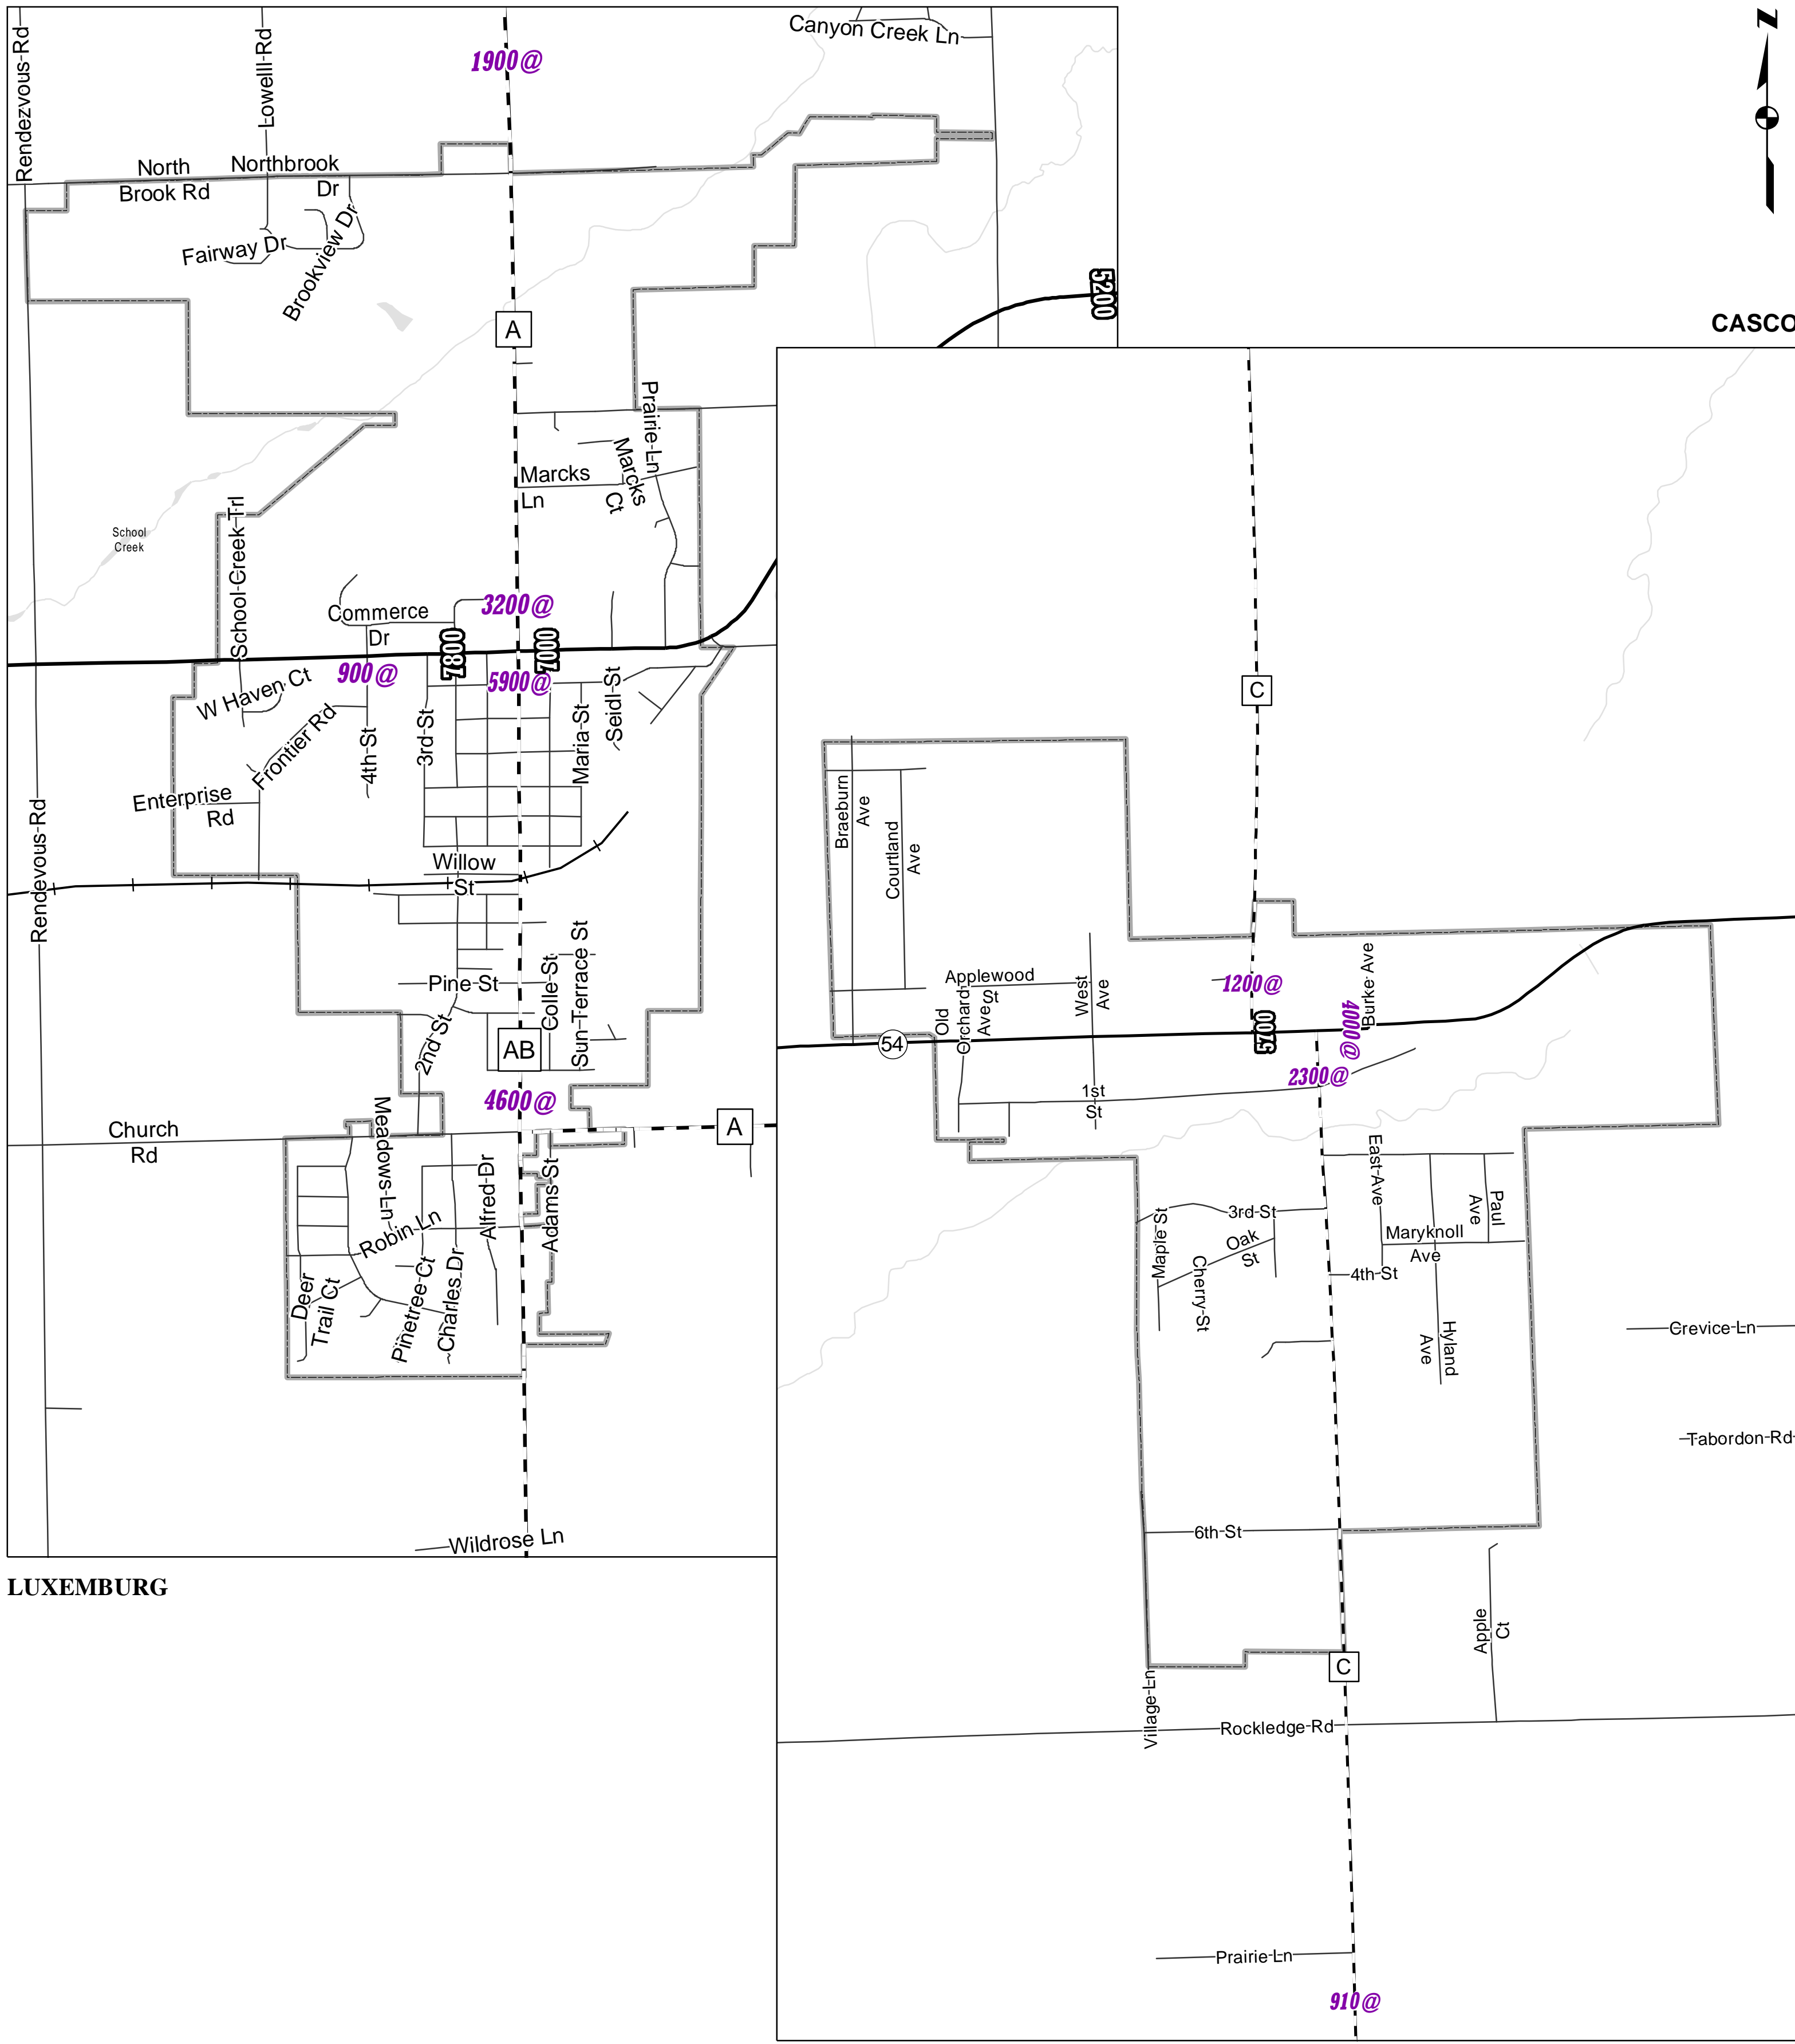

CASCO

LUXEMBURG

2006
 INSETS
 KEWAUNEE County
 Annual Average Daily Traffic

9999 - AADT - 2006

9999# - AADT - 2005 9999^ - AADT - 2002
 9999* - AADT - 2004 9999~ - AADT - 2001
 9999@ - AADT - 2003 9999x - AADT - 2000 or older
 Character following AADT on map designates year