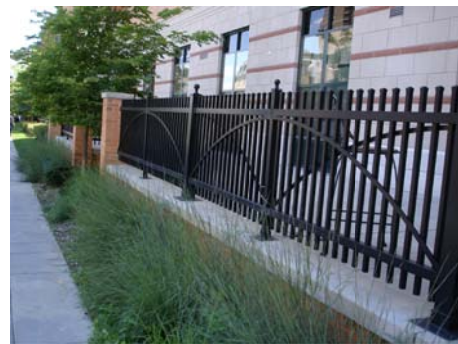

DRAFT

DESIGN COMMITTEE SELECTED ELEMENTS

IMAGE EXAMPLES REFLECTING DESIGN IDEAS

**MID-BLOCK LIGHT STANDARD
14' MOUNTING HEIGHT**

BENCHES

SCREEN FENCES

TREE GRATES

TRASH RECEPTACLES

BIKE RACKS

**INTERSECTION LIGHT STANDARD
16' MOUNTING HEIGHT**

**RAISED PLANTERS
AT INTERSECTIONS**

ENTRY/MISC

PLANTED MEDIAN EXAMPLES

CROSS SECTIONS

CROSS SECTIONS

MID BLOCK CROSS SECTION