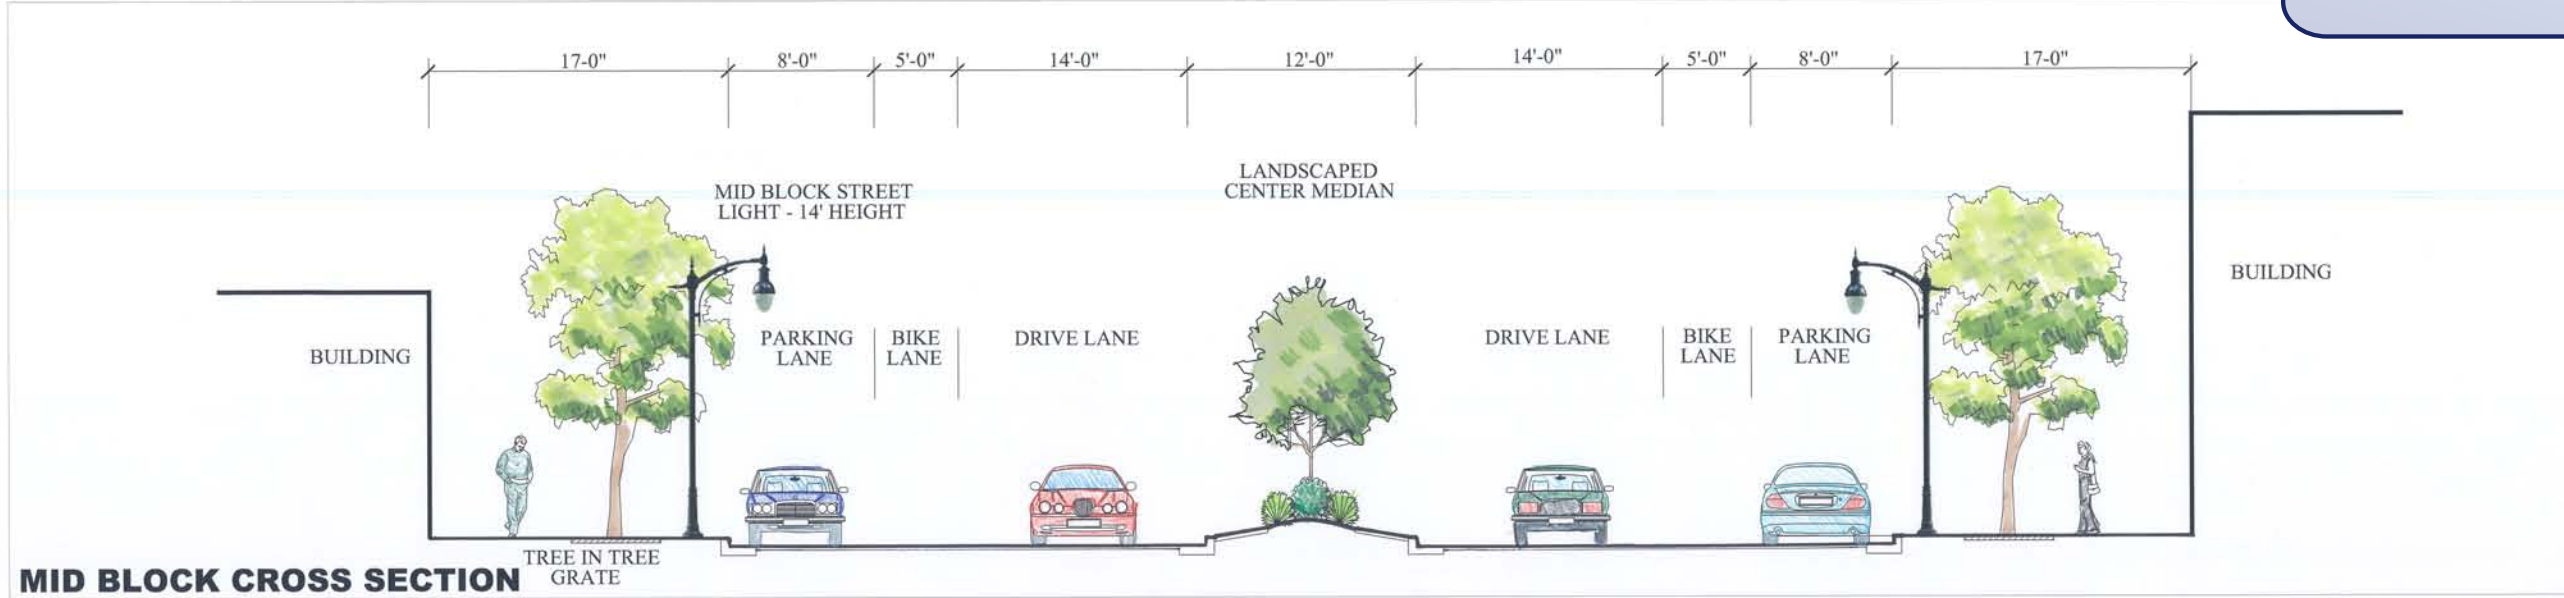

DRAFT

DESIGN COMMITTEE SELECTED ELEMENTS

IMAGE EXAMPLES REFLECTING DESIGN IDEAS

**MID-BLOCK LIGHT STANDARD
14' MOUNTING HEIGHT**

BENCHES

SCREEN FENCES

TREE GRATES

TRASH RECEPTACLES

BIKE RACKS

**INTERSECTION LIGHT STANDARD
16' MOUNTING HEIGHT**

**RAISED PLANTERS
AT INTERSECTIONS**

ENTRY/MISC

PLANTED MEDIAN EXAMPLES

CROSS SECTIONS

CROSS SECTIONS

MID BLOCK CROSS SECTION

MID BLOCK CROSS SECTION DETAIL

CENTER MEDIAN CROSS SECTION DETAIL