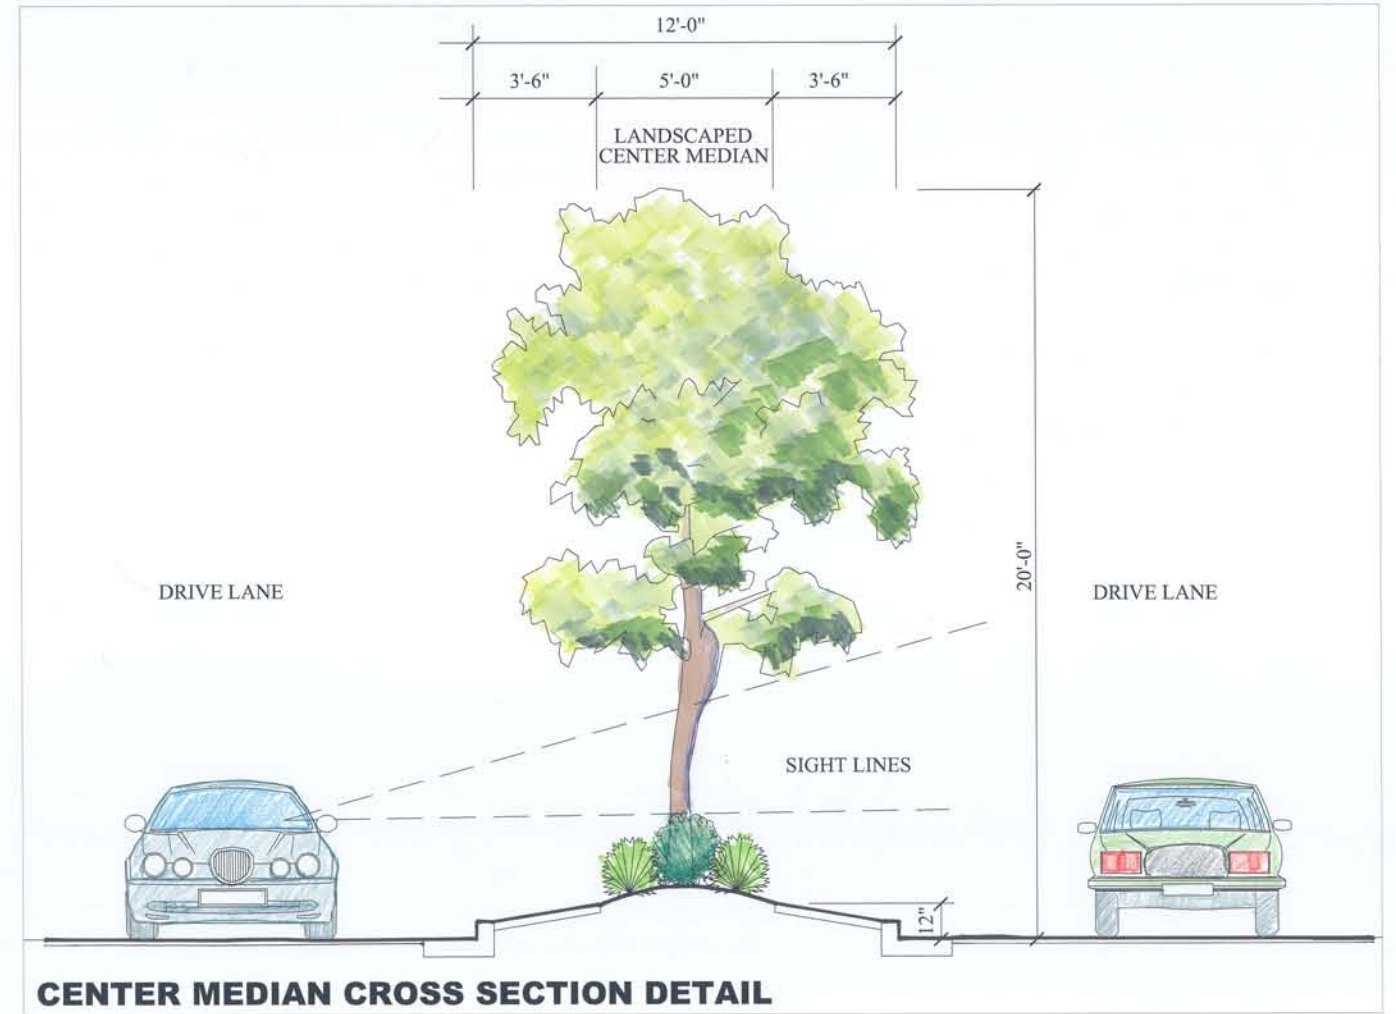

DRAFT

DESIGN COMMITTEE SELECTED ELEMENTS

IMAGE EXAMPLES REFLECTING DESIGN IDEAS

**MID-BLOCK LIGHT STANDARD
14' MOUNTING HEIGHT**

BENCHES

SCREEN FENCES

TREE GRATES

TRASH RECEPTACLES

BIKE RACKS

**INTERSECTION LIGHT STANDARD
16' MOUNTING HEIGHT**

**RAISED PLANTERS
AT INTERSECTIONS**

ENTRY/MISC

PLANTED MEDIAN EXAMPLES

CROSS SECTIONS

CROSS SECTIONS

MID BLOCK CROSS SECTION

MID BLOCK CROSS SECTION DETAIL

CENTER MEDIAN CROSS SECTION DETAIL