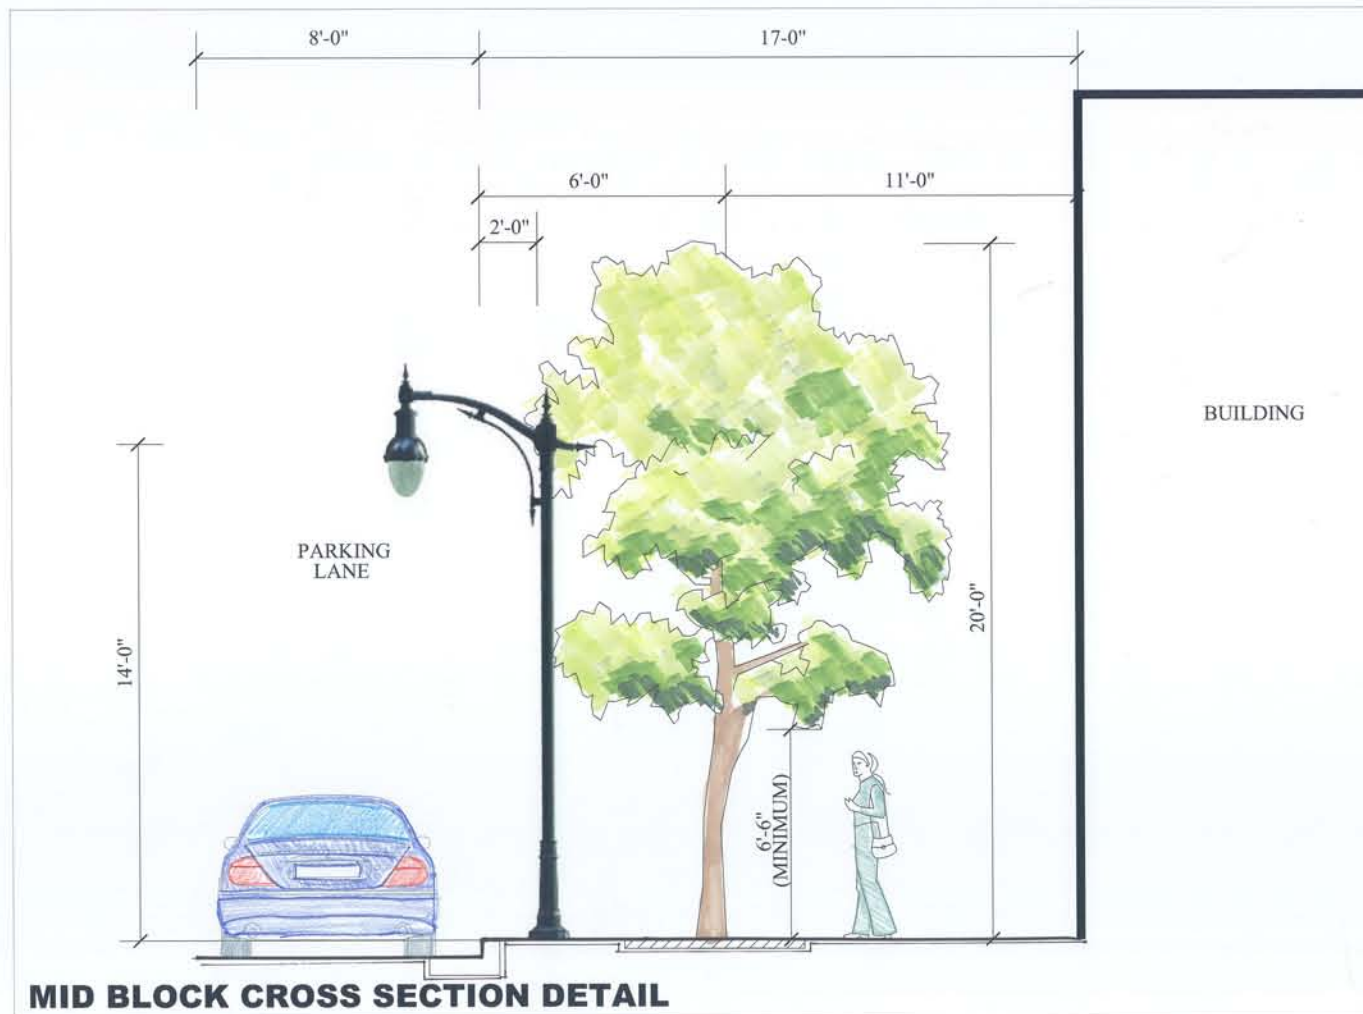

DRAFT

DESIGN COMMITTEE SELECTED ELEMENTS

IMAGE EXAMPLES REFLECTING DESIGN IDEAS

**MID-BLOCK LIGHT STANDARD
14' MOUNTING HEIGHT**

BENCHES

SCREEN FENCES

TREE GRATES

TRASH RECEPTACLES

BIKE RACKS

**INTERSECTION LIGHT STANDARD
16' MOUNTING HEIGHT**

**RAISED PLANTERS
AT INTERSECTIONS**

ENTRY/MISC

PLANTED MEDIAN EXAMPLES

CROSS SECTIONS

CROSS SECTIONS

MID BLOCK CROSS SECTION

MID BLOCK CROSS SECTION DETAIL

CENTER MEDIAN CROSS SECTION DETAIL