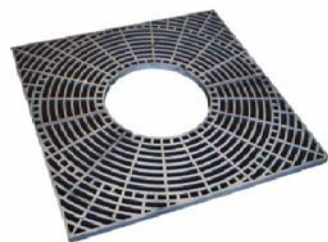

DRAFT

DESIGN COMMITTEE SELECTED ELEMENTS

IMAGE EXAMPLES REFLECTING DESIGN IDEAS

**MID-BLOCK LIGHT STANDARD
14' MOUNTING HEIGHT**

BENCHES

SCREEN FENCES

TREE GRATES

TRASH RECEPTACLES

BIKE RACKS

**INTERSECTION LIGHT STANDARD
16' MOUNTING HEIGHT**

**RAISED PLANTERS
AT INTERSECTIONS**

ENTRY/MISC

PLANTED MEDIAN EXAMPLES

CROSS SECTIONS

CROSS SECTIONS

MID BLOCK CROSS SECTION

MID BLOCK CROSS SECTION DETAIL

CENTER MEDIAN CROSS SECTION DETAIL