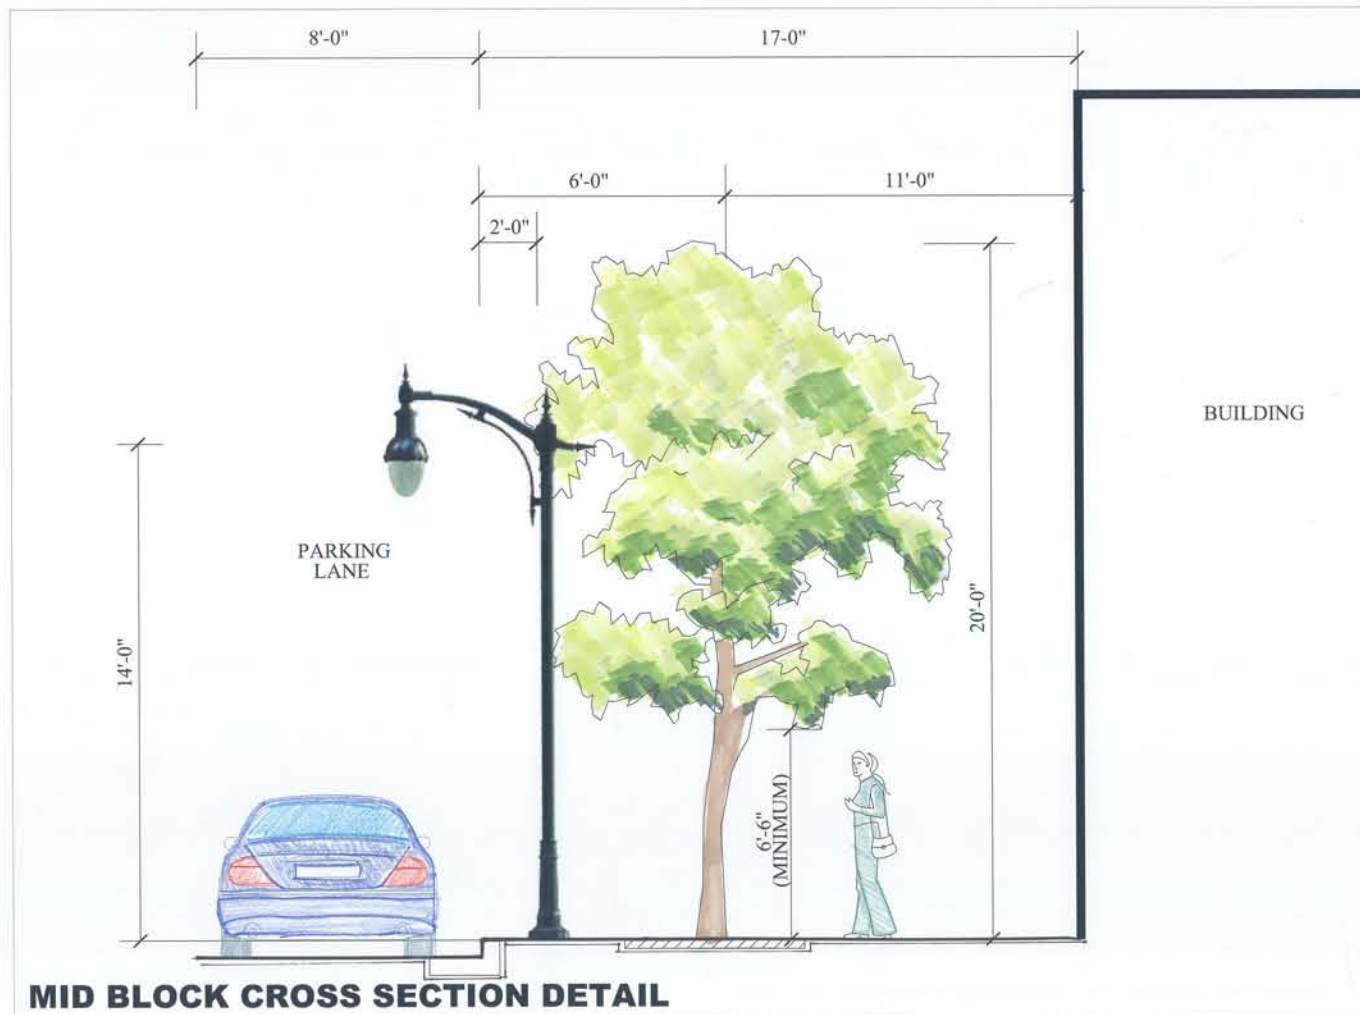

DRAFT

DESIGN COMMITTEE SELECTED ELEMENTS

IMAGE EXAMPLES REFLECTING DESIGN IDEAS

**MID-BLOCK LIGHT STANDARD
14' MOUNTING HEIGHT**

BENCHES

SCREEN FENCES

TREE GRATES

TRASH RECEPTACLES

BIKE RACKS

**INTERSECTION LIGHT STANDARD
16' MOUNTING HEIGHT**

**RAISED PLANTERS
AT INTERSECTIONS**

ENTRY/MISC

PLANTED MEDIAN EXAMPLES

CROSS SECTIONS

CROSS SECTIONS

MID BLOCK CROSS SECTION

MID BLOCK CROSS SECTION DETAIL

CENTER MEDIAN CROSS SECTION DETAIL