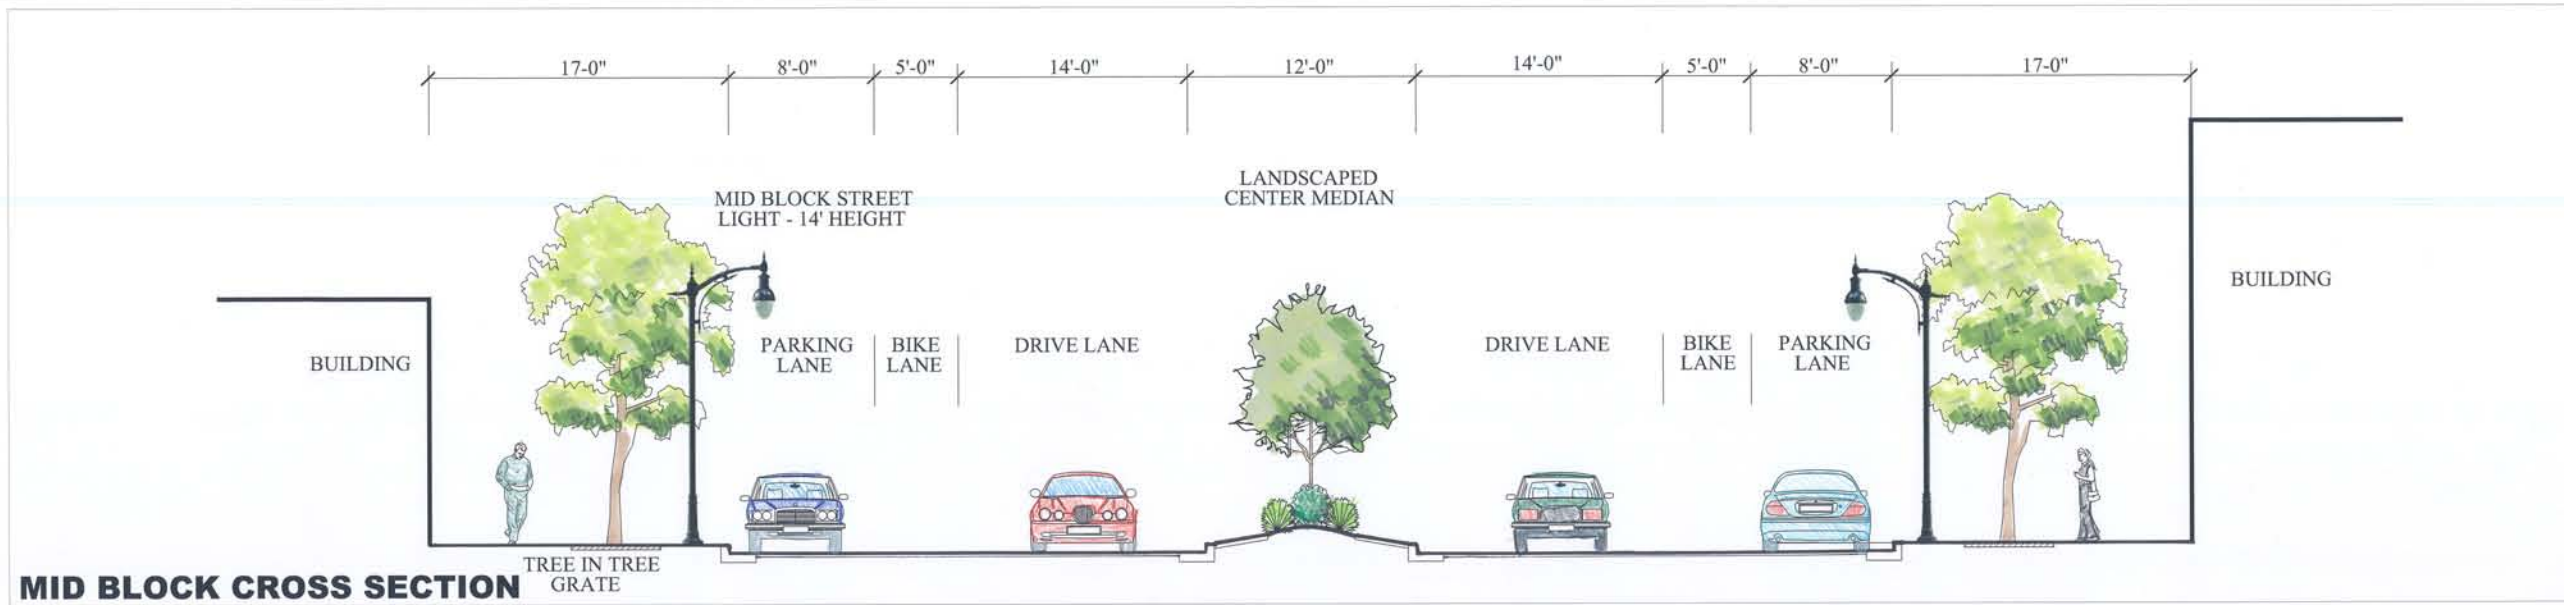

DRAFT

DESIGN COMMITTEE SELECTED ELEMENTS

IMAGE EXAMPLES REFLECTING DESIGN IDEAS

**MID-BLOCK LIGHT STANDARD
14' MOUNTING HEIGHT**

BENCHES

SCREEN FENCES

TREE GRATES

TRASH RECEPTACLES

BIKE RACKS

**INTERSECTION LIGHT STANDARD
16' MOUNTING HEIGHT**

**RAISED PLANTERS
AT INTERSECTIONS**

ENTRY/MISC

PLANTED MEDIAN EXAMPLES

CROSS SECTIONS

CROSS SECTIONS

MID BLOCK CROSS SECTION

MID BLOCK CROSS SECTION DETAIL

CENTER MEDIAN CROSS SECTION DETAIL