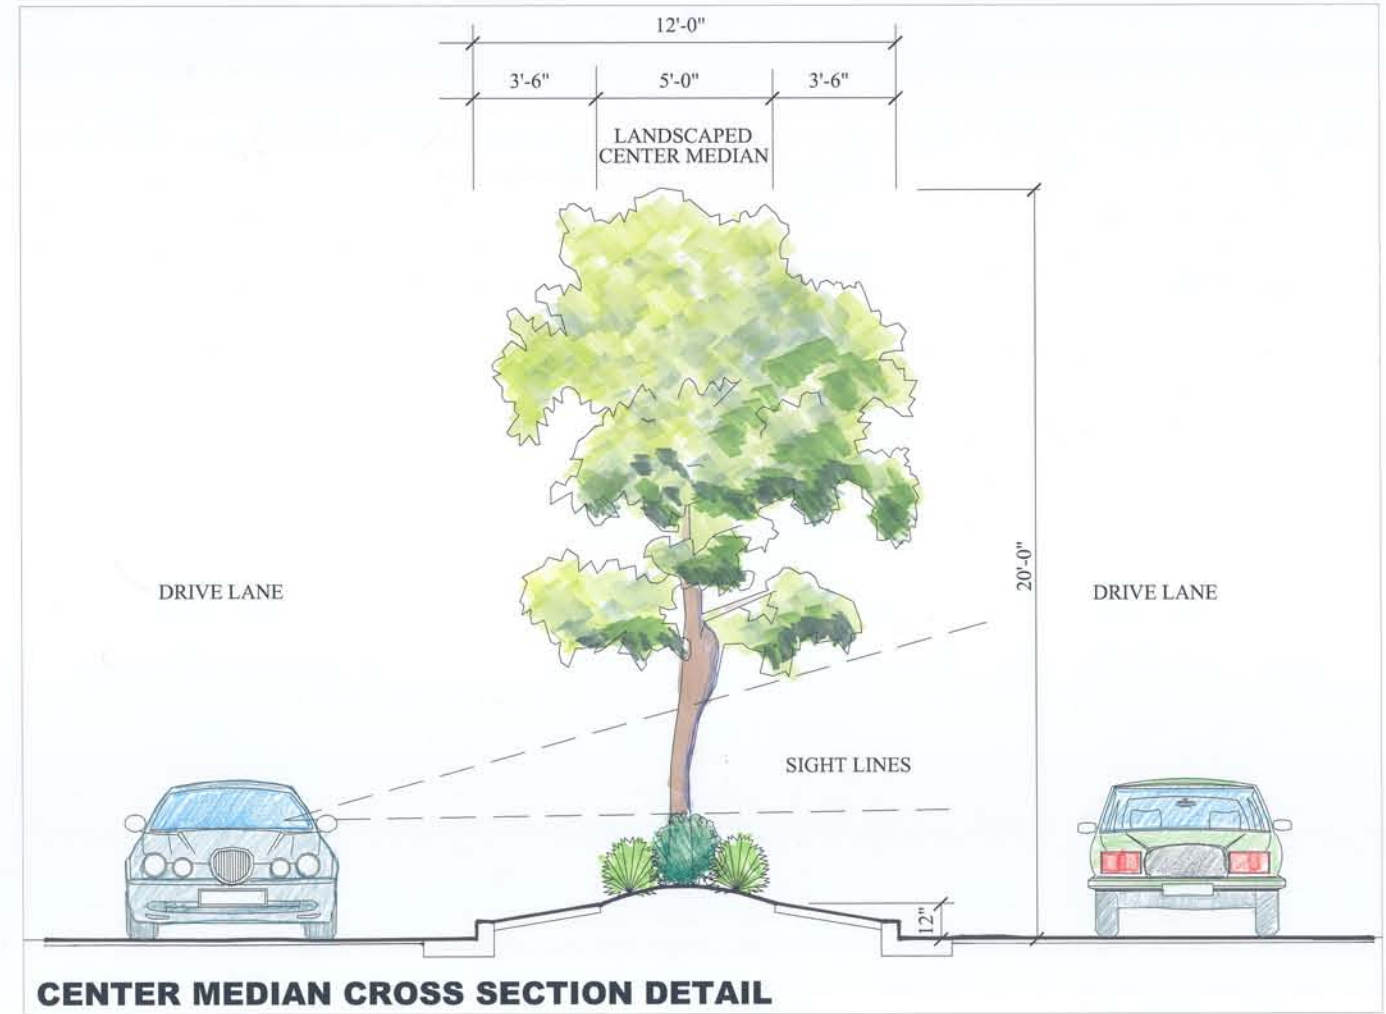

DRAFT

DESIGN COMMITTEE SELECTED ELEMENTS

IMAGE EXAMPLES REFLECTING DESIGN IDEAS

**MID-BLOCK LIGHT STANDARD
14' MOUNTING HEIGHT**

BENCHES

SCREEN FENCES

TREE GRATES

TRASH RECEPTACLES

BIKE RACKS

**INTERSECTION LIGHT STANDARD
16' MOUNTING HEIGHT**

**RAISED PLANTERS
AT INTERSECTIONS**

ENTRY/MISC

PLANTED MEDIAN EXAMPLES

CROSS SECTIONS

CROSS SECTIONS

MID BLOCK CROSS SECTION

MID BLOCK CROSS SECTION DETAIL

CENTER MEDIAN CROSS SECTION DETAIL