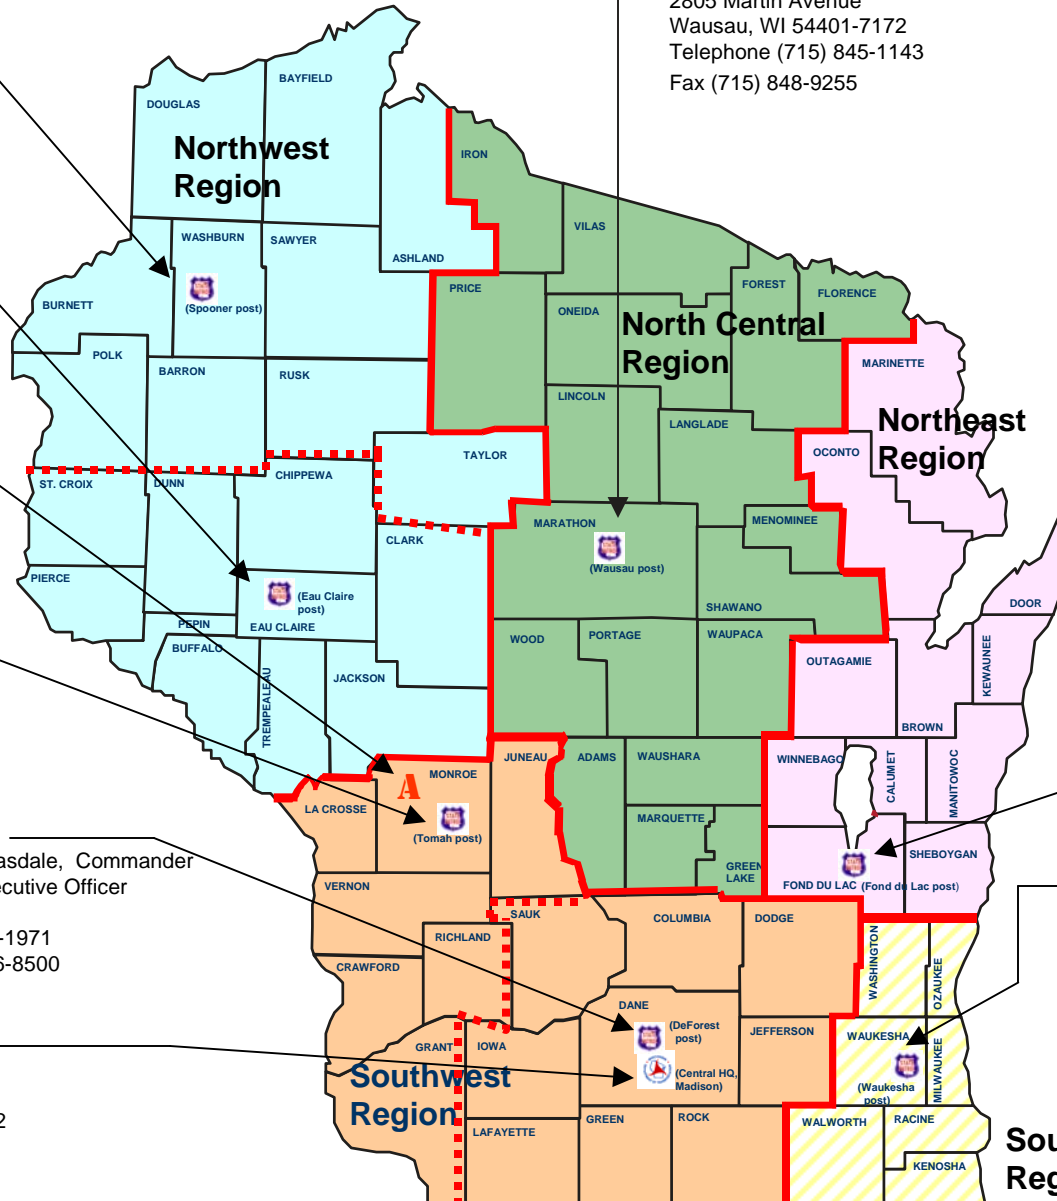

Wisconsin State Patrol Academy

Major Sandra K. Huxtable
Lt. Christopher Neuman
95 S. 10th Ave.
Ft. McCoy, WI 54656-5168
Telephone (608) 269-2500
Fax (608) 269-5681

Tomah Post

Capt. Charles R. Teasdale, Commander
Lt. James D. Lind, Executive Officer
(I-90, Tomah Exit Hwy. 131)
23928 Lester McMullen Drive
Tomah, WI 54660-0604
Telephone (608) 374-0513
Fax (608) 374-0599

DeForest Post

Capt. Charles R. Teasdale, Commander
Lt. Brad Altman, Executive Officer
911 W North St
DeForest, WI 53532-1971
Telephone (608) 846-8500
Fax: (608) 846-8523

Division Headquarters

David Collins, Superintendent
Ben Mendez, Colonel
4802 Sheboygan Ave., Rm. 551, P.O. Box 7912
Madison, WI 53707-7912
Telephone: (608) 266-3212
Fax: (608) 267-4495

Wausau Post

Capt. Jeffrey Frenette, Commander
Lt. Tim Carnahan, Executive Officer
2805 Martin Avenue
Wausau, WI 54401-7172
Telephone (715) 845-1143
Fax (715) 848-9255

Fond du Lac Post

Capt. David Pichette, Commander
Lt. Nick Scorcio, Executive Officer
851 S. Rolling Meadows Dr.
P.O. Box 984
Fond du Lac, WI 54936-0984
Telephone (920) 929-3700
Fax (920) 929-7666

Waukesha Post

Capt. Varla J. Bishop, Commander
Lt. Ted Meagher, Executive Officer
21115 Highway 18
Waukesha, WI 53186-2985
Telephone (262) 785-4700
Fax (262) 785-4723

Southeast Region